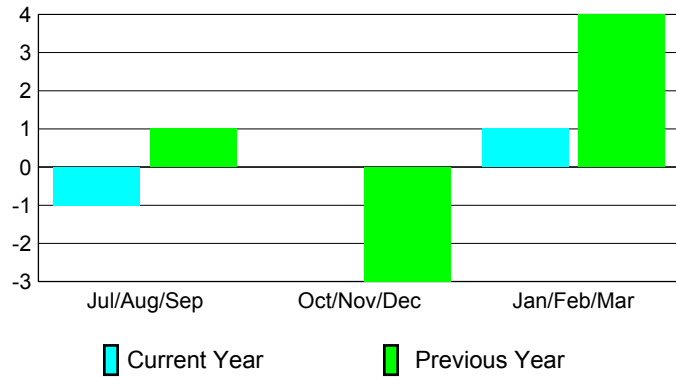

2008-2009 GMT Quarterly Report for District (or Undistricted) **District 323E1**

GMT: KAMLESH JAIN

Location: INDIA

GMT CA: 6

CLUBS

Club Results 2008-2009

Clubs 2007-2008

Month	New Club Goal	Actual New Clubs	Actual Dropped Clubs	Gain/Loss of Clubs	Gain/Loss of Clubs
Jul/Aug/Sep	4	0	-1	-1	1
Oct/Nov/Dec	4	0	0	0	-3
Jan/Feb/Mar	3	0	1	1	4
Totals	11	0	0	0	2

Club Results 2008-2009

Goal, New, Dropped, Gain/Loss

Comparison of Club Gain/Loss

Current Year Compared to the Previous Year

YTD Status Quo Clubs 2008-2009

Status Quo Clubs Compared to Status Quo Members

MEMBERSHIP