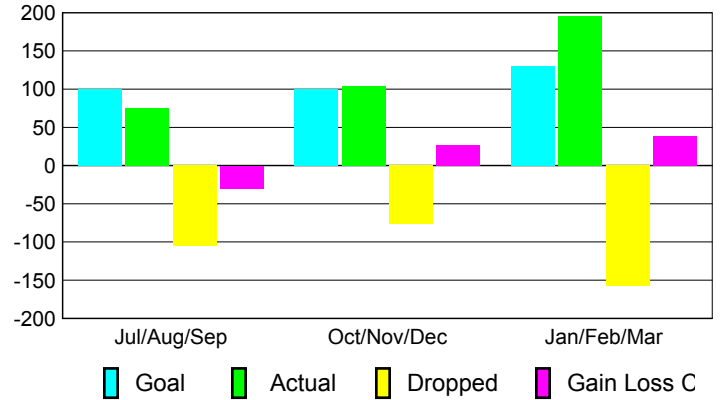

Membership Results 2008-2009

Goal, New, Dropped, Gain/Loss