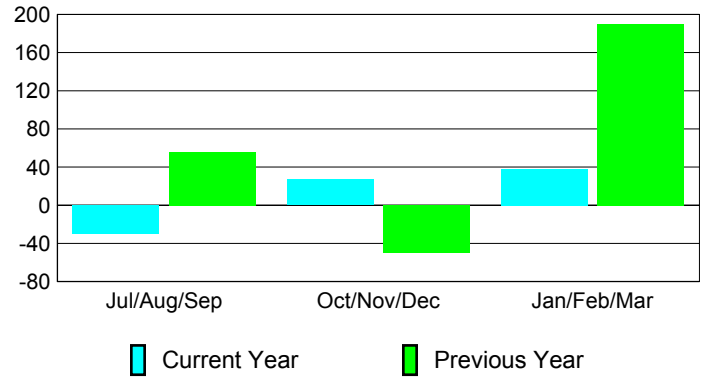

Membership Results 2008-2009

Membership 2007-2008

Month	Net Memb Goal	Actual New Memb	Actual Dropped Memb	Gain/Loss of Memb	Gain/Loss of Memb
Jul/Aug/Sep	100	75	-105	-30	56
Oct/Nov/Dec	100	104	-77	27	-50
Jan/Feb/Mar	130	196	-158	38	190
Totals	330	375	-340	35	196

Membership Results 2008-2009

Goal, New, Dropped, Gain/Loss

Comparison of Membership Gain/Loss

Current Year Compared to the Previous Year

Gender Comparison 2008-2009