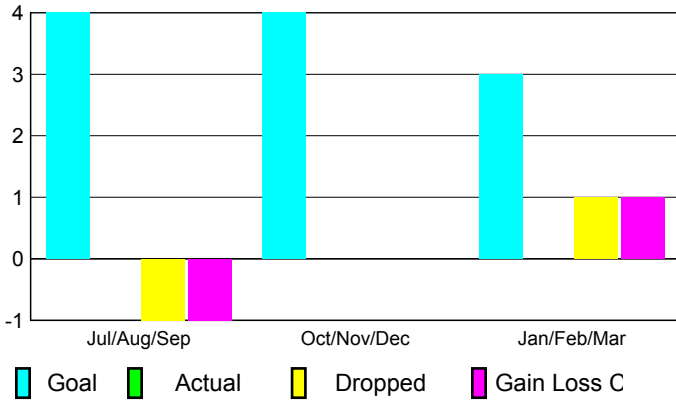

2008-2009 GMT Quarterly Report for District (or Undistricted) **District 323E1**

GMT: KAMLESH JAIN

Location: INDIA

GMT CA: 6

CLUBS

Club Results 2008-2009

Clubs 2007-2008

Month	New Club Goal	Actual New Clubs	Actual Dropped Clubs	Gain/Loss of Clubs	Gain/Loss of Clubs
Jul/Aug/Sep	4	0	-1	-1	1
Oct/Nov/Dec	4	0	0	0	-3
Jan/Feb/Mar	3	0	1	1	4
Totals	11	0	0	0	2

Club Results 2008-2009

Goal, New, Dropped, Gain/Loss

Comparison of Club Gain/Loss

Current Year Compared to the Previous Year

YTD Status Quo Clubs 2008-2009

Status Quo Clubs Compared to Status Quo Members

MEMBERSHIP