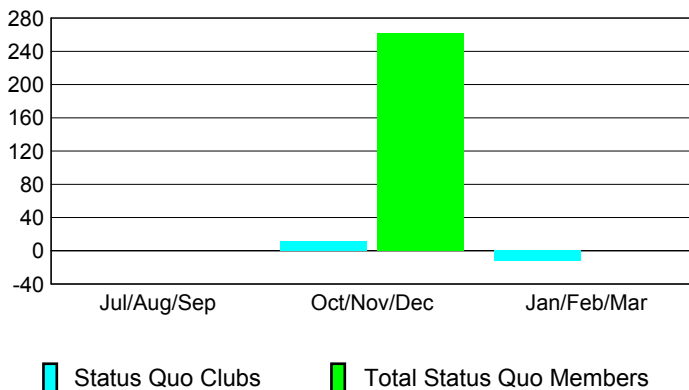

2008-2009 GMT Quarterly Report for District (or Undistricted) **District 323E1**

GMT: KAMLESH JAIN

Location: INDIA

GMT CA: 6

CLUBS

Club Results 2008-2009

Clubs 2007-2008

Month	New Club Goal	Actual New Clubs	Actual Dropped Clubs	Gain/Loss of Clubs	Gain/Loss of Clubs
Jul/Aug/Sep	4	0	-1	-1	1
Oct/Nov/Dec	4	0	0	0	-3
Jan/Feb/Mar	3	0	1	1	4
Totals	11	0	0	0	2

Club Results 2008-2009

Goal, New, Dropped, Gain/Loss

Comparison of Club Gain/Loss

Current Year Compared to the Previous Year

YTD Status Quo Clubs 2008-2009

Status Quo Clubs Compared to Status Quo Members

MEMBERSHIP

Membership Results 2008-2009

Membership 2007-2008

Month	Net Memb Goal	Actual New Memb	Actual Dropped Memb	Gain/Loss of Memb	Gain/Loss of Memb
Jul/Aug/Sep	100	75	-105	-30	56
Oct/Nov/Dec	100	104	-77	27	-50
Jan/Feb/Mar	130	196	-158	38	190
Totals	330	375	-340	35	196